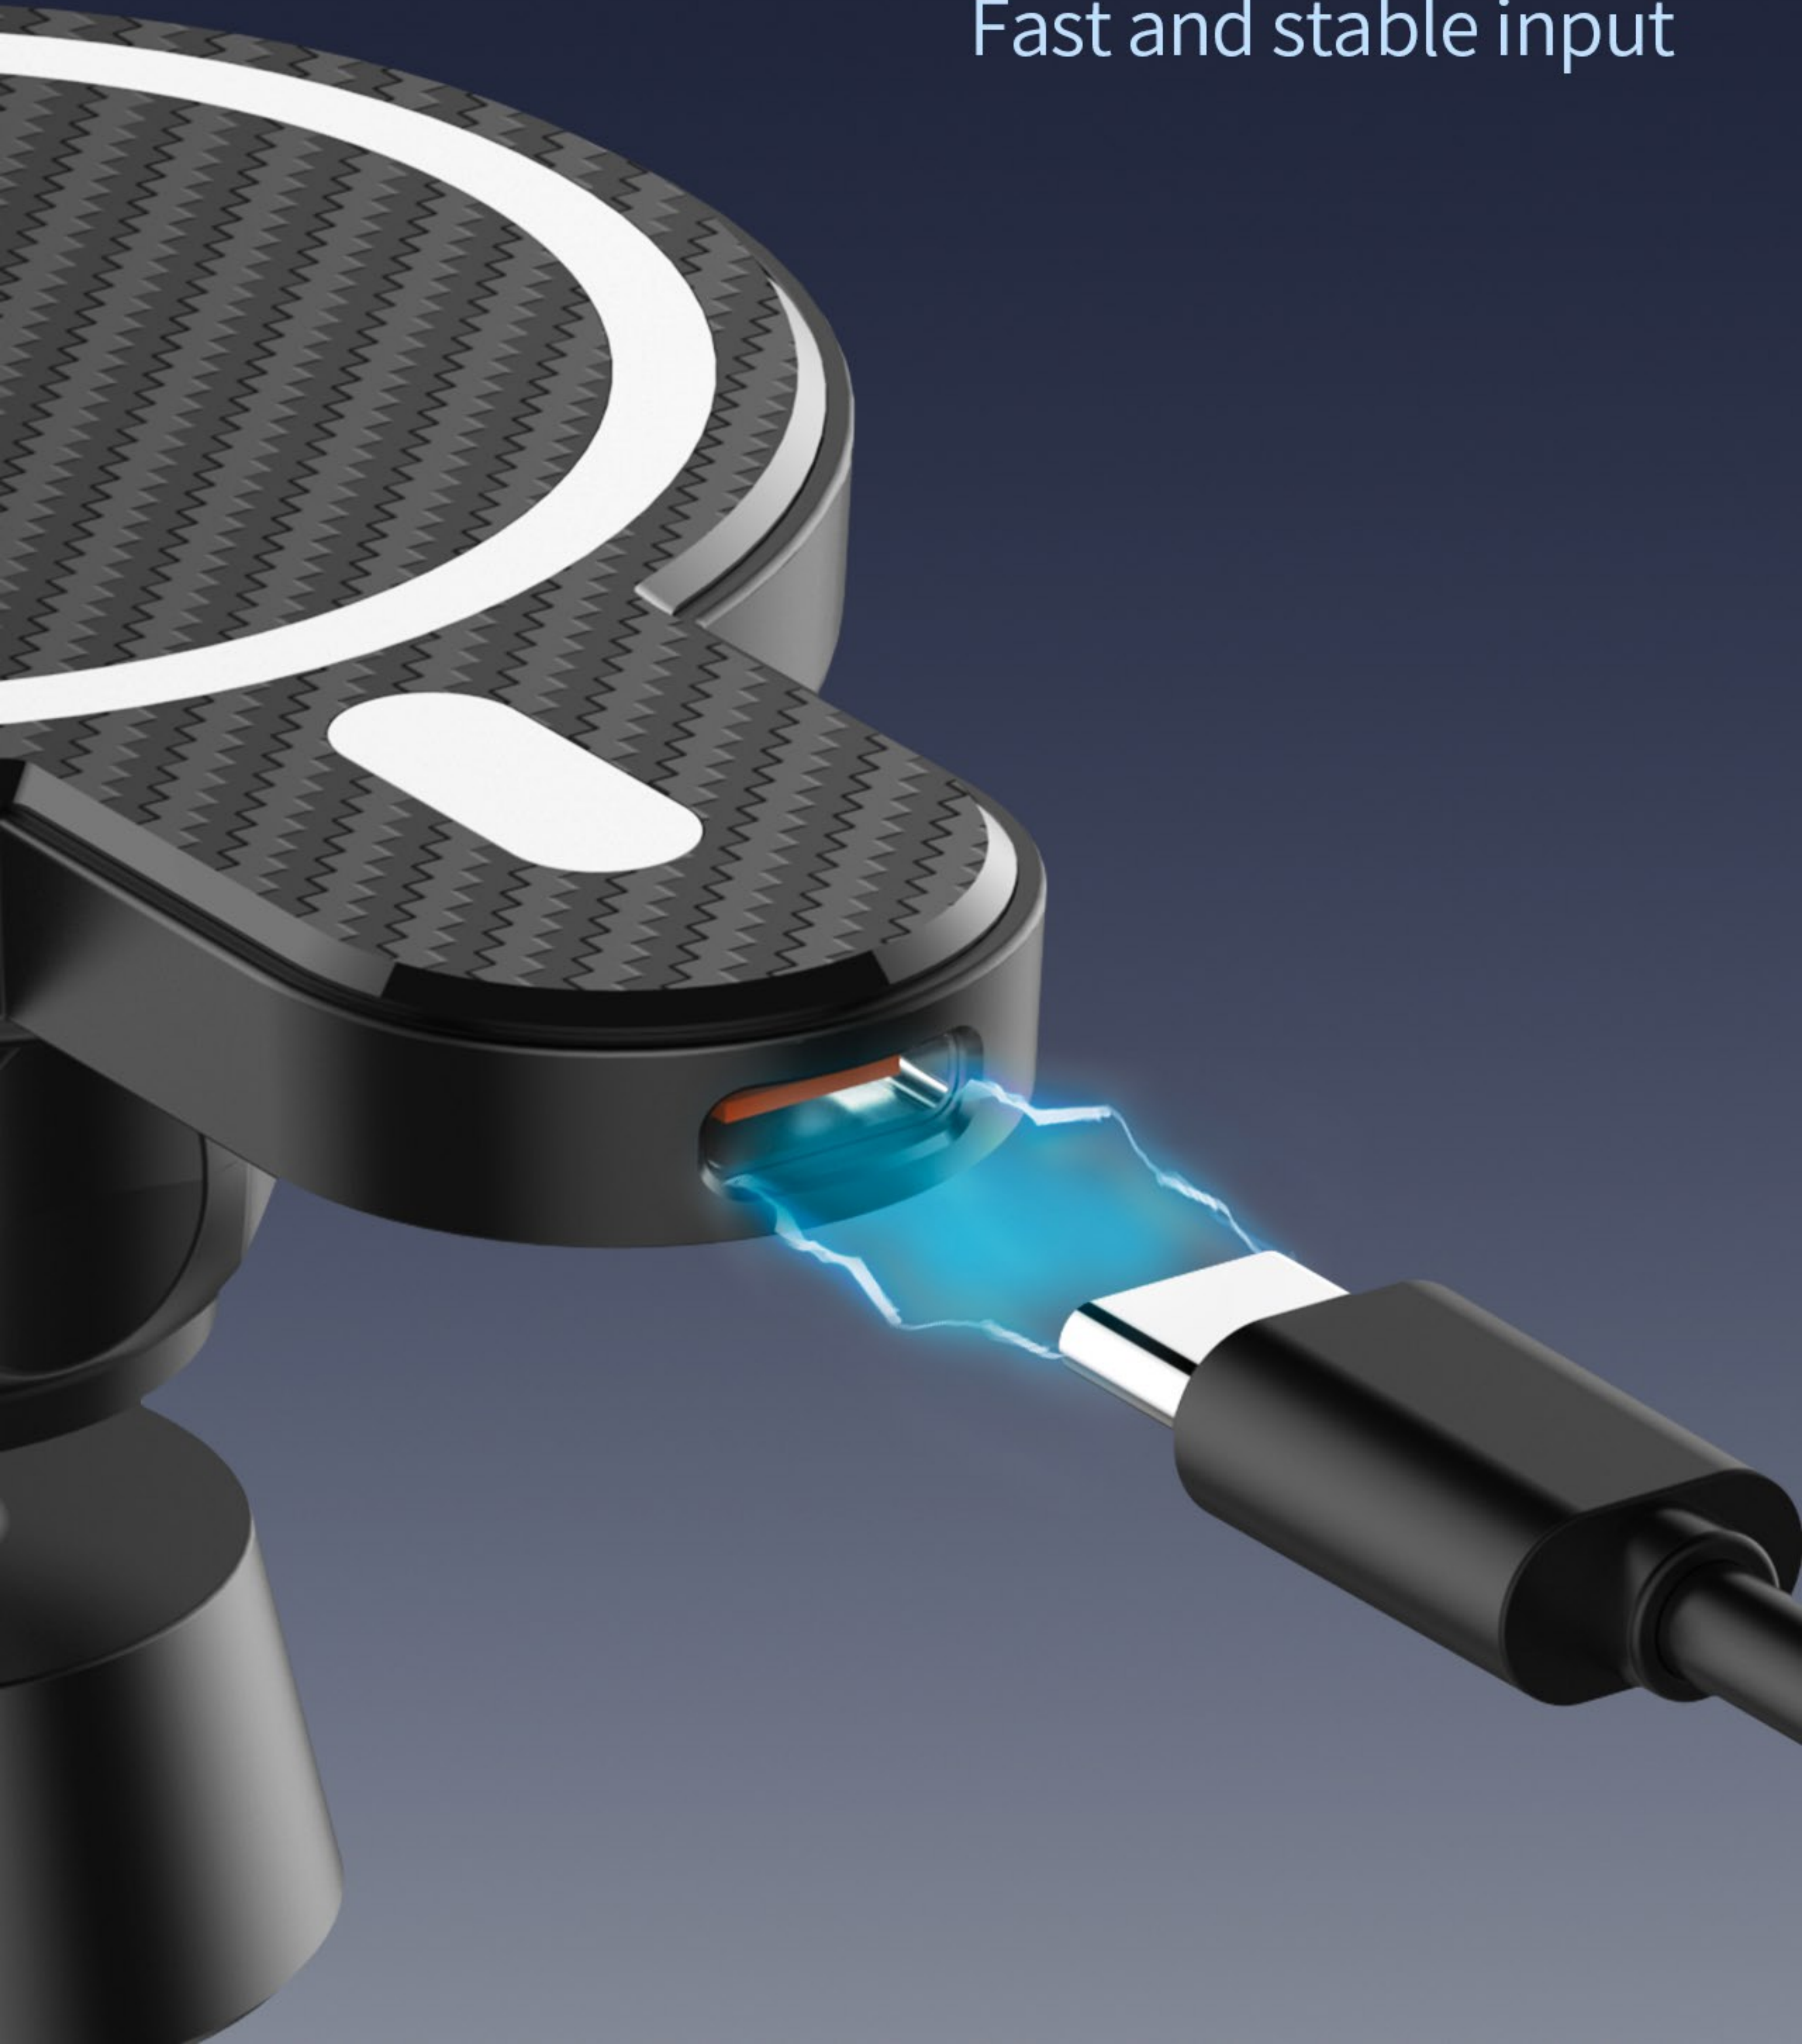

Intelligently match
charging current

STRONG MAGNETISM

Hold the phone tightly

360° ROTARY BALL

Free adjustment

MINI SIZE

Portable and space-saving

OXIDATION VACUUM PLATING

Anti-corrosion&anti-scratch

ONE-HAND OPERATION

safe&convenient

SETTLED IN AIR OUTLET

Simple installation,
Clamp and grip automatically

USB-C INPUT

Fast and stable input

Input: 5V/2A 9V/2A(Max)

Output:5W 7.5W 10W 15W (Max)

Size:61*84*71mm

Suitable for: Mobile phone

Colour: Black

PACKAGE