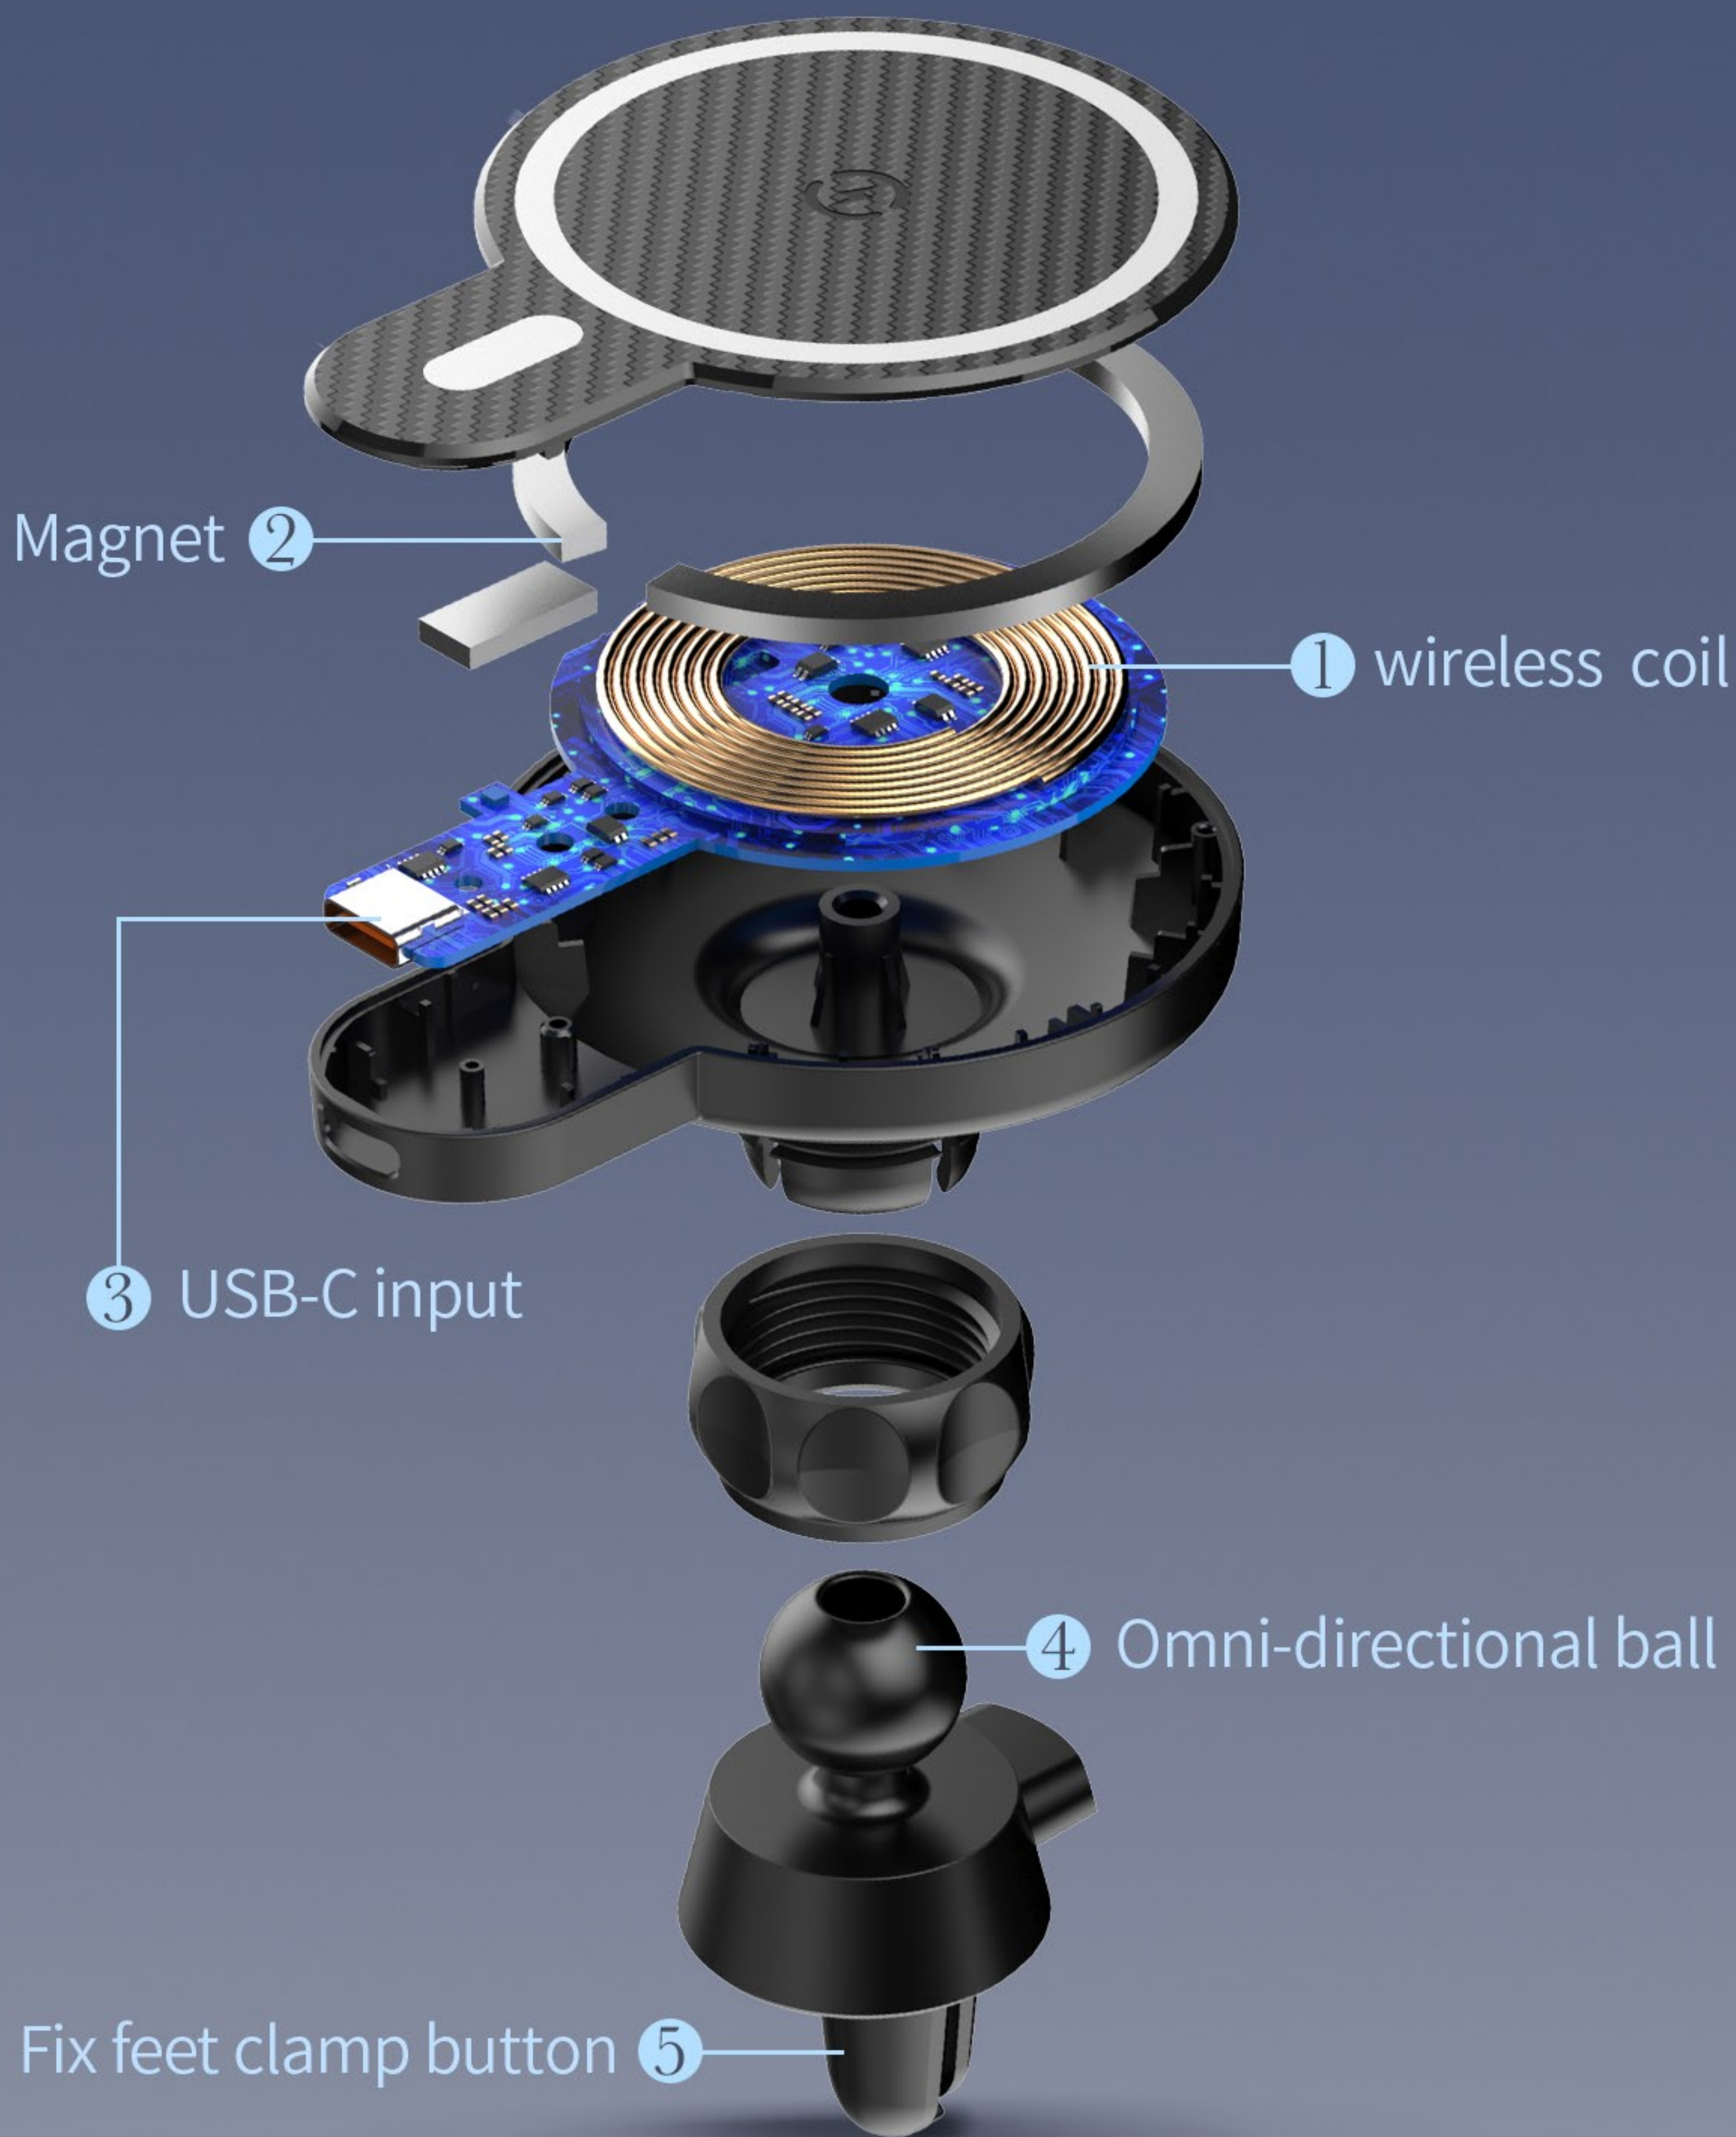

Intelligently match
charging current

STRONG MAGNETISM

Hold the phone tightly

360° ROTARY BALL

Free adjustment

MINI SIZE

Portable and space-saving

OXIDATION VACUUM PLATING

Anti-corrosion&anti-scratch

ONE-HAND OPERATION

safe&convenient

SETTLED IN AIR OUTLET

Simple installation,
Clamp and grip automatically

USB-C INPUT

Fast and stable input

Input: 5V/2A 9V/2A(Max)

Output:5W 7.5W 10W 15W (Max)

Size:61*84*71mm

Suitable for: Mobile phone

Colour: Black

PACKAGE