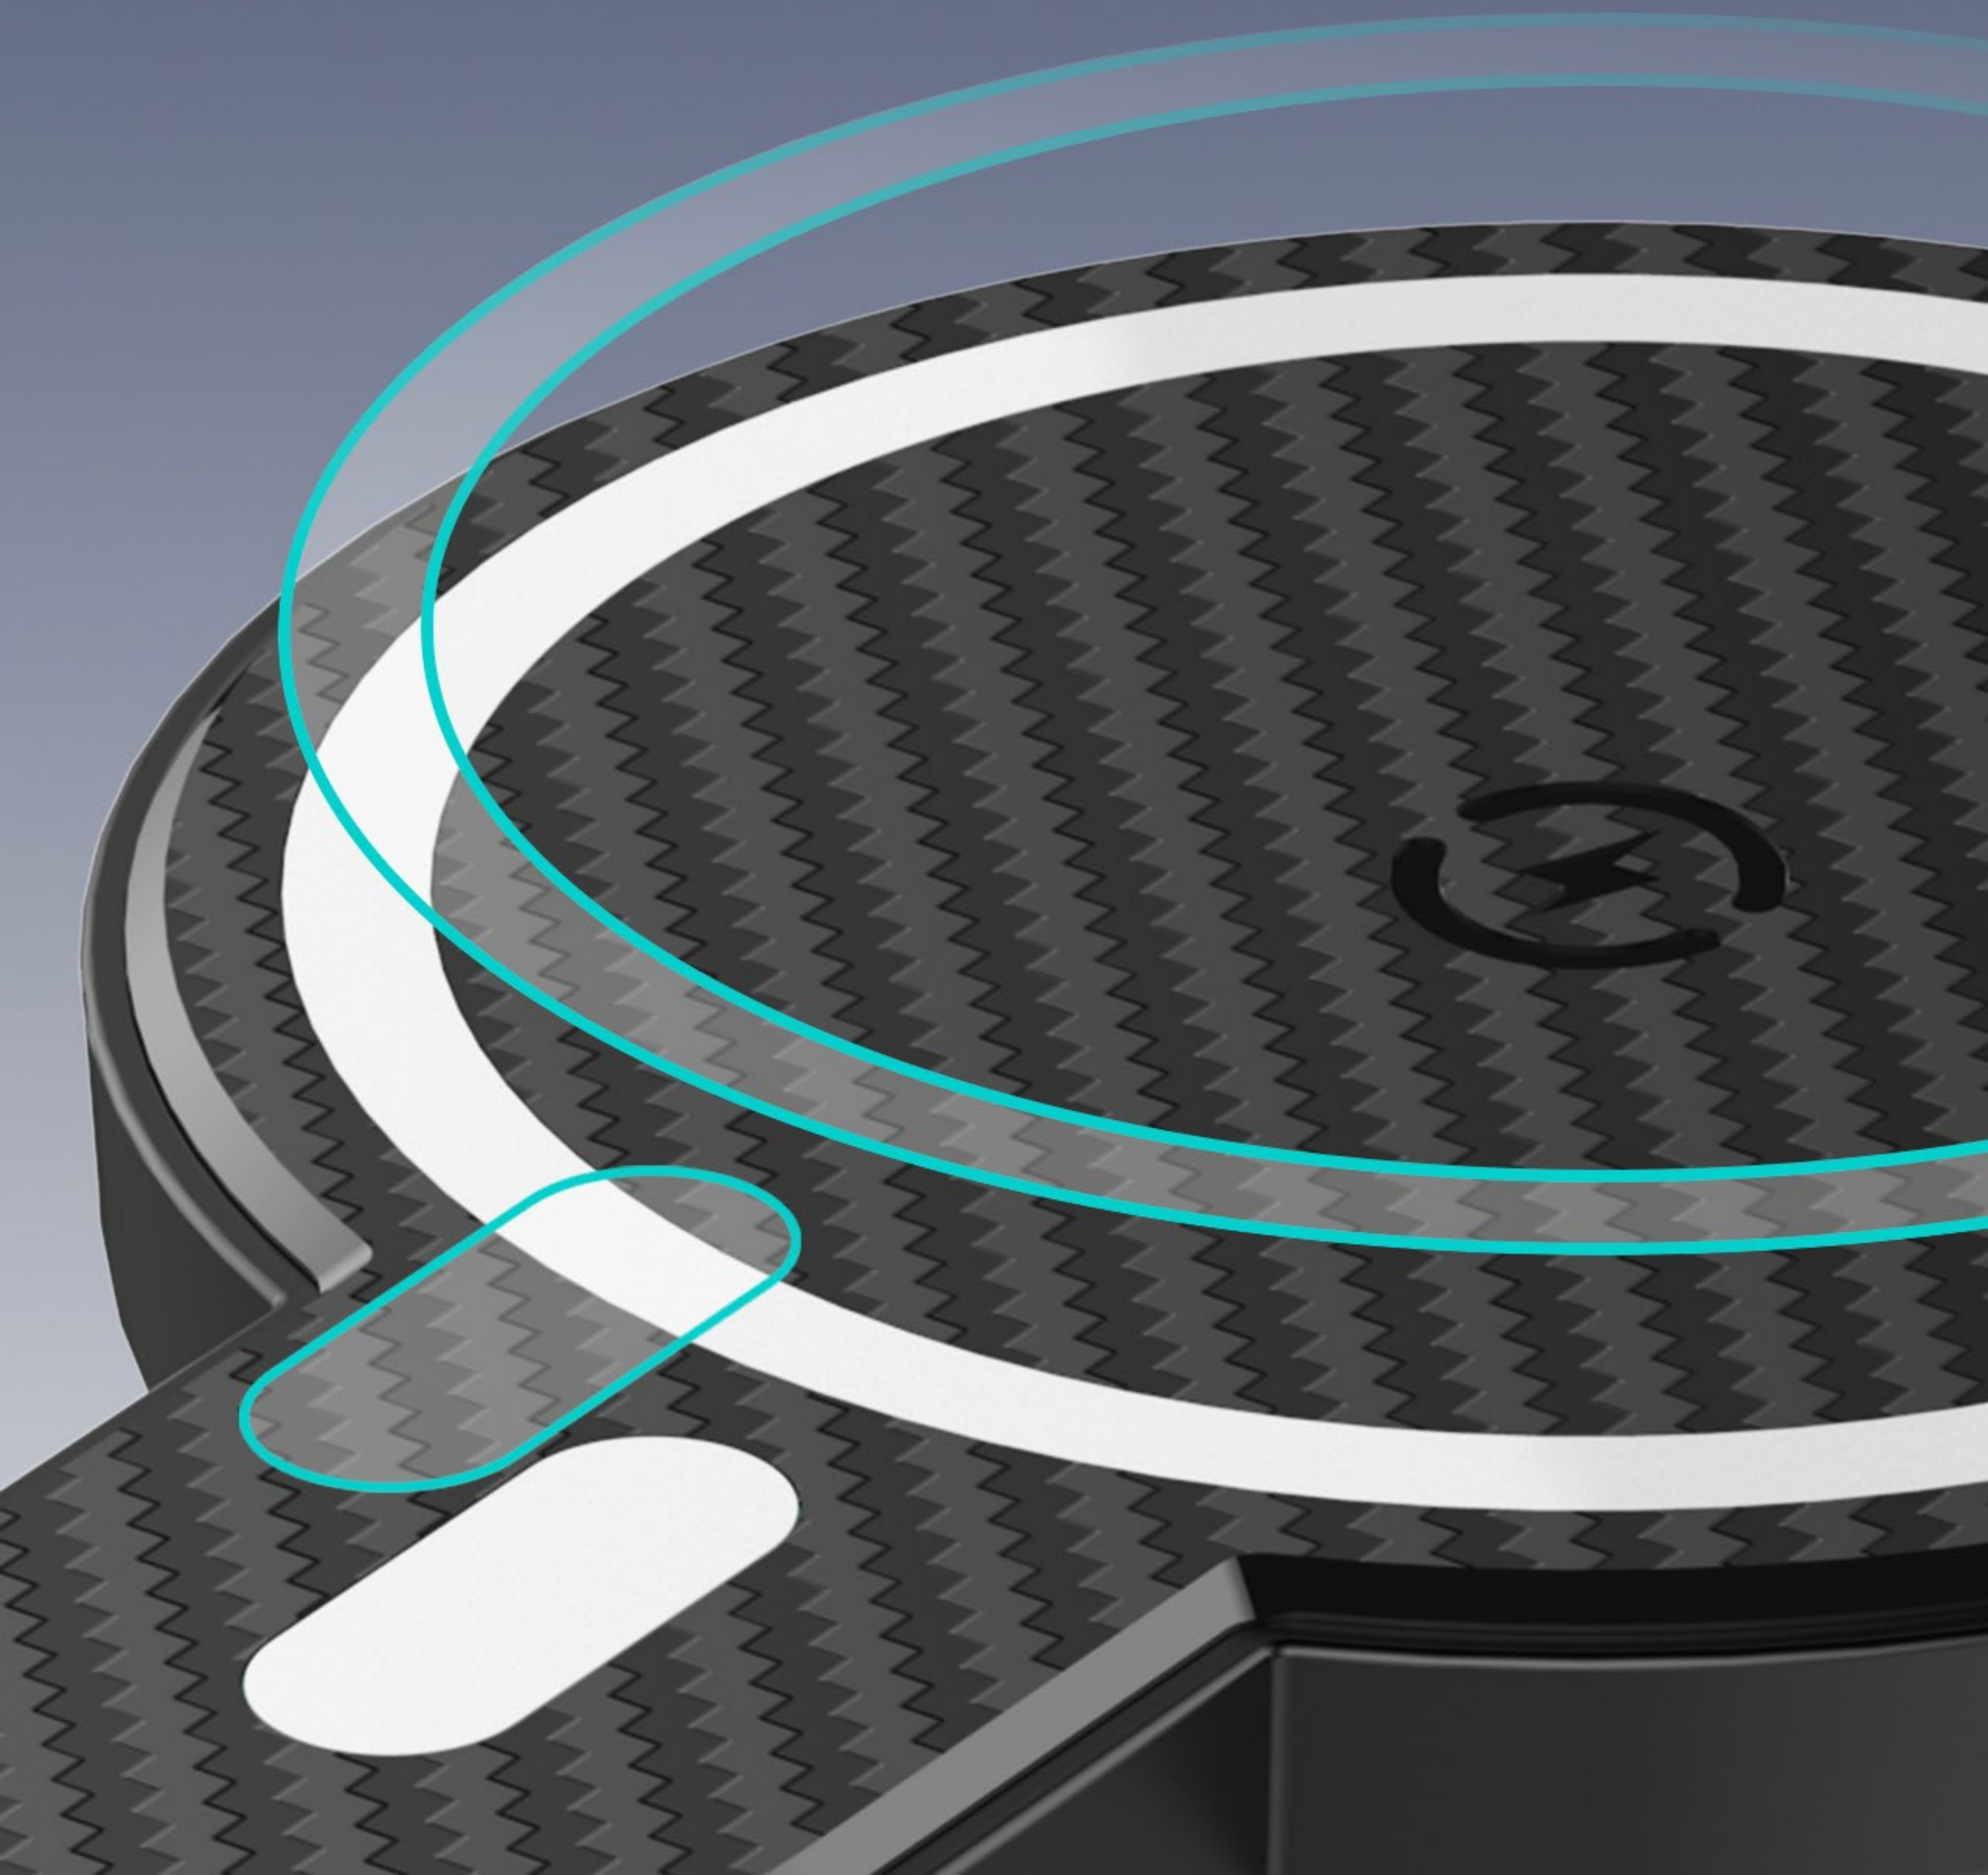

Intelligently match
charging current

STRONG MAGNETISM

Hold the phone tightly

360° ROTARY BALL

Free adjustment

MINI SIZE

Portable and space-saving

OXIDATION VACUUM PLATING

Anti-corrosion&anti-scratch

ONE-HAND OPERATION

safe&convenient

SETTLED IN AIR OUTLET

Simple installation,
Clamp and grip automatically

USB-C INPUT

Fast and stable input

Input: 5V/2A 9V/2A(Max)

Output:5W 7.5W 10W 15W (Max)

Size:61*84*71mm

Suitable for: Mobile phone

Colour: Black

PACKAGE