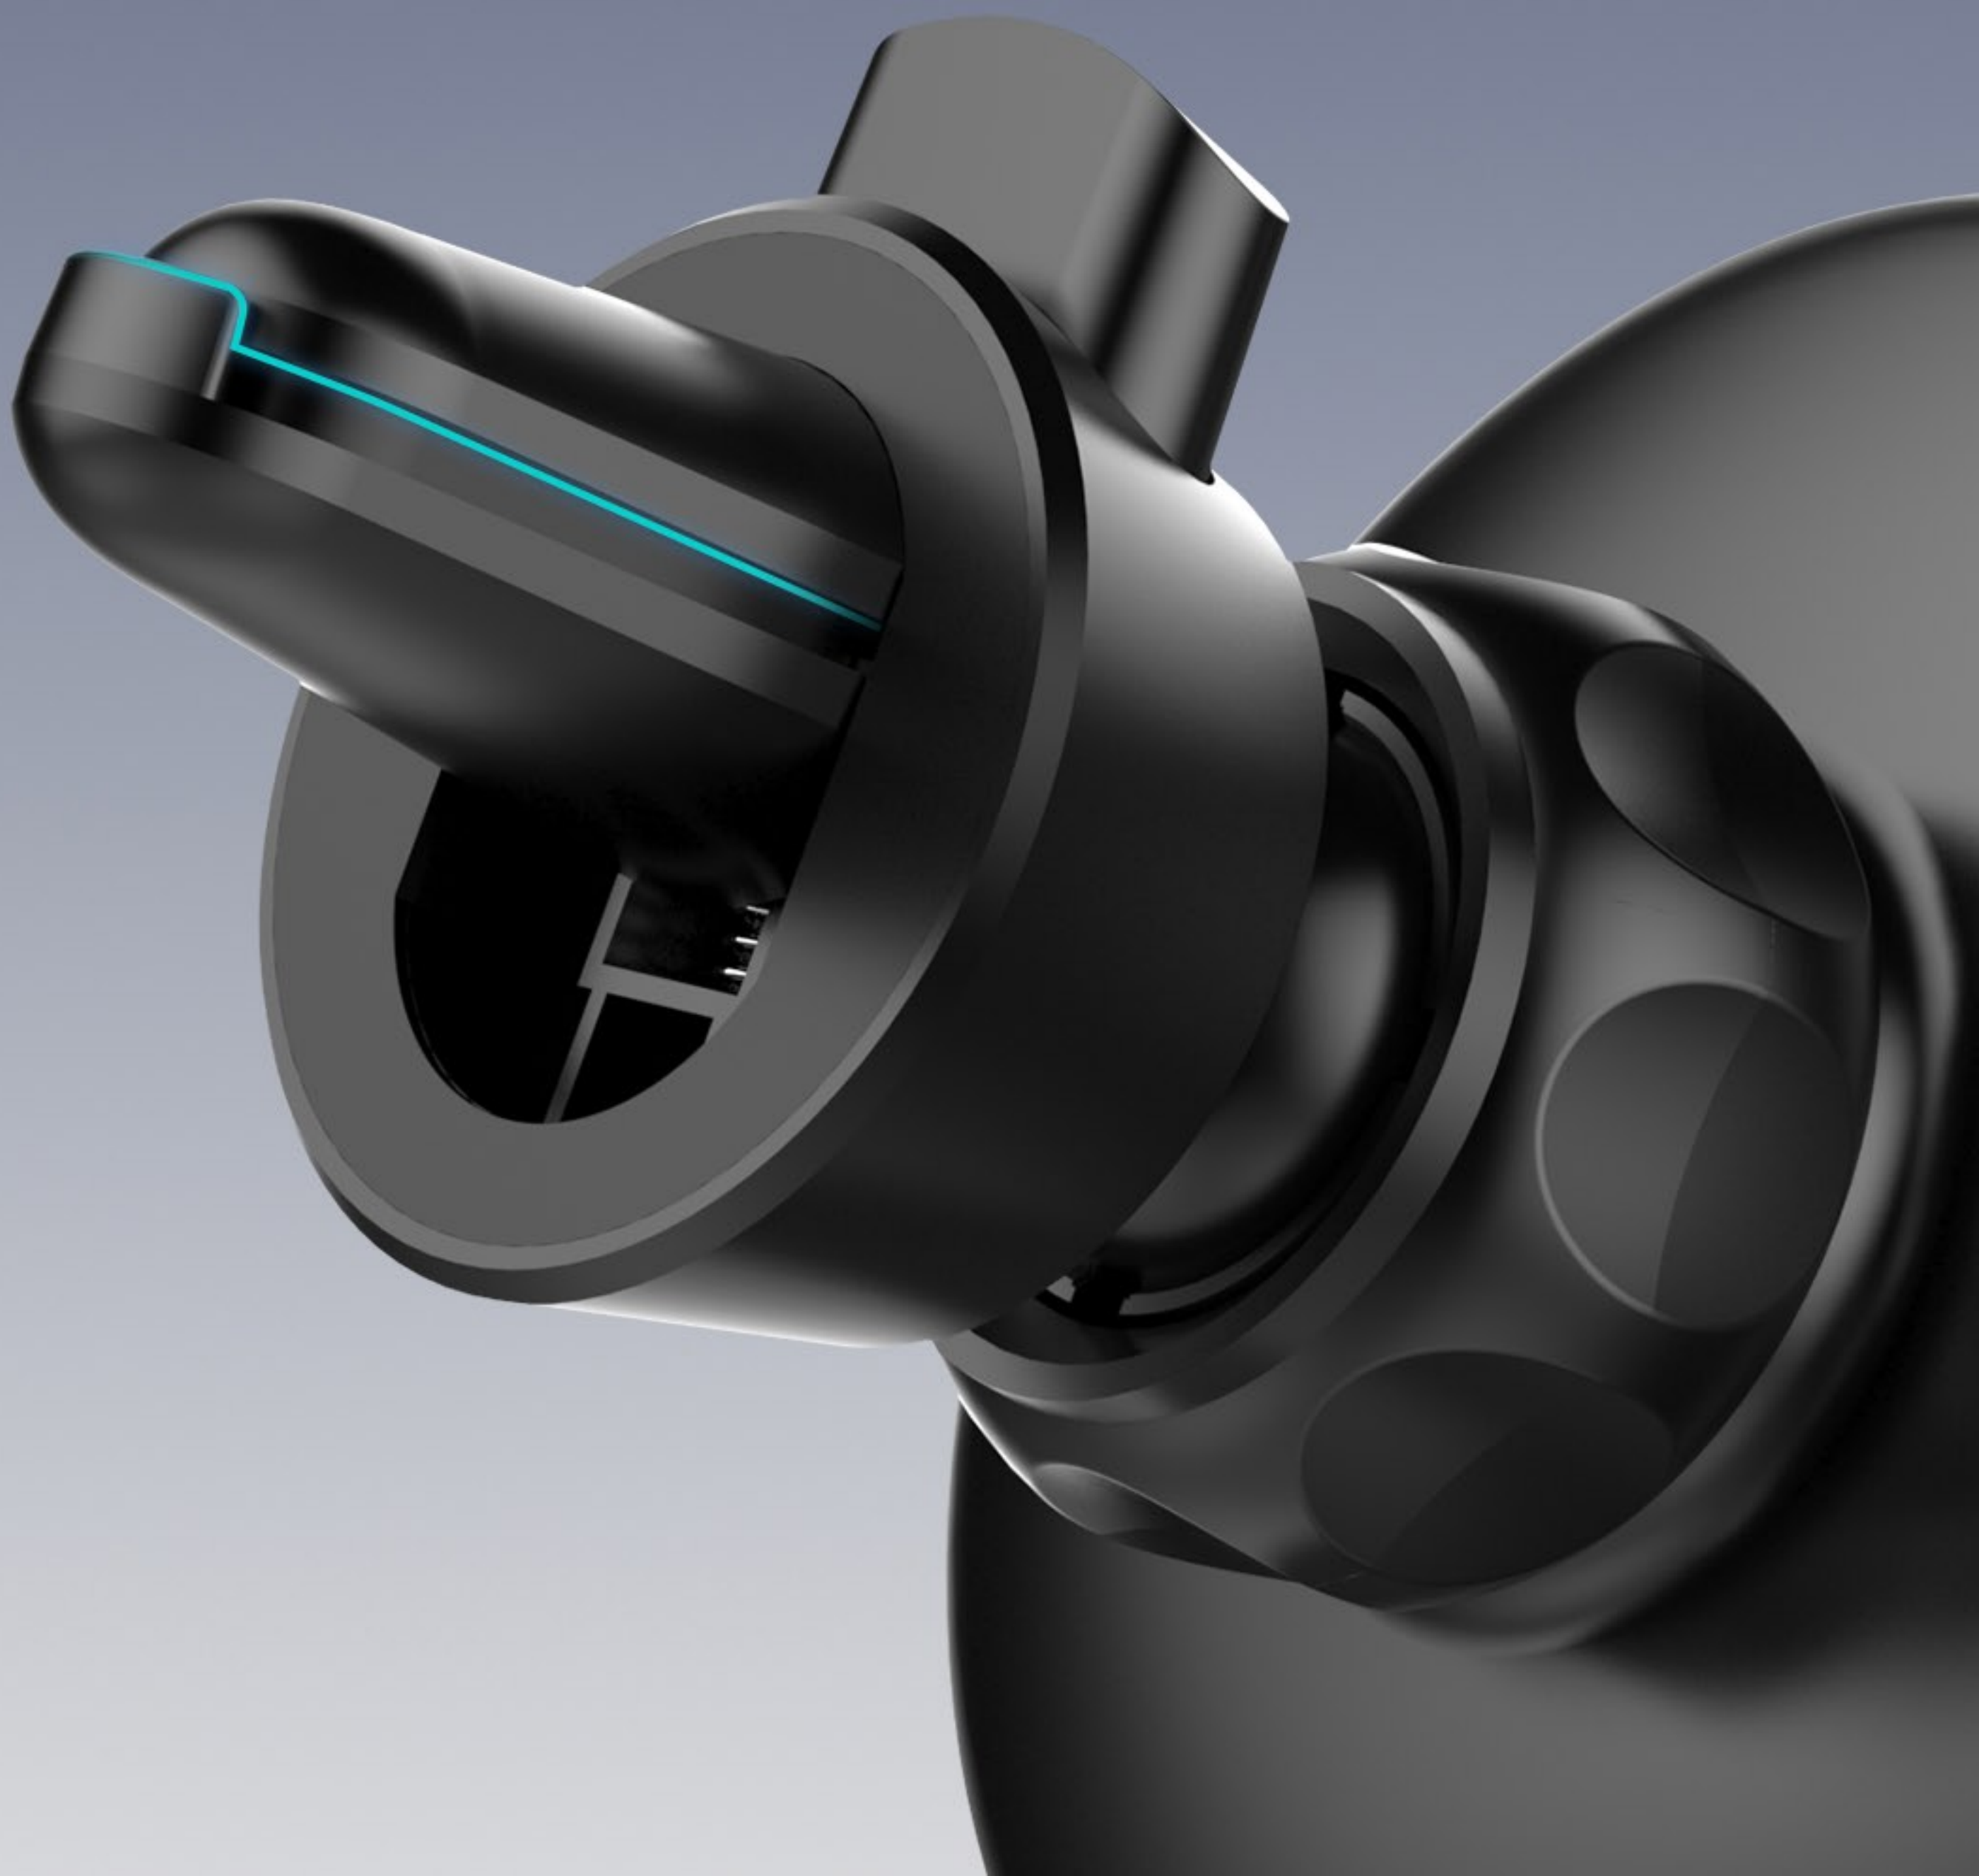

Intelligently match
charging current

STRONG MAGNETISM

Hold the phone tightly

360° ROTARY BALL

Free adjustment

MINI SIZE

Portable and space-saving

OXIDATION VACUUM PLATING

Anti-corrosion&anti-scratch

ONE-HAND OPERATION

safe&convenient

SETTLED IN AIR OUTLET

Simple installation,
Clamp and grip automatically

USB-C INPUT

Fast and stable input

Input: 5V/2A 9V/2A(Max)

Output:5W 7.5W 10W 15W (Max)

Size:61*84*71mm

Suitable for: Mobile phone

Colour: Black

PACKAGE