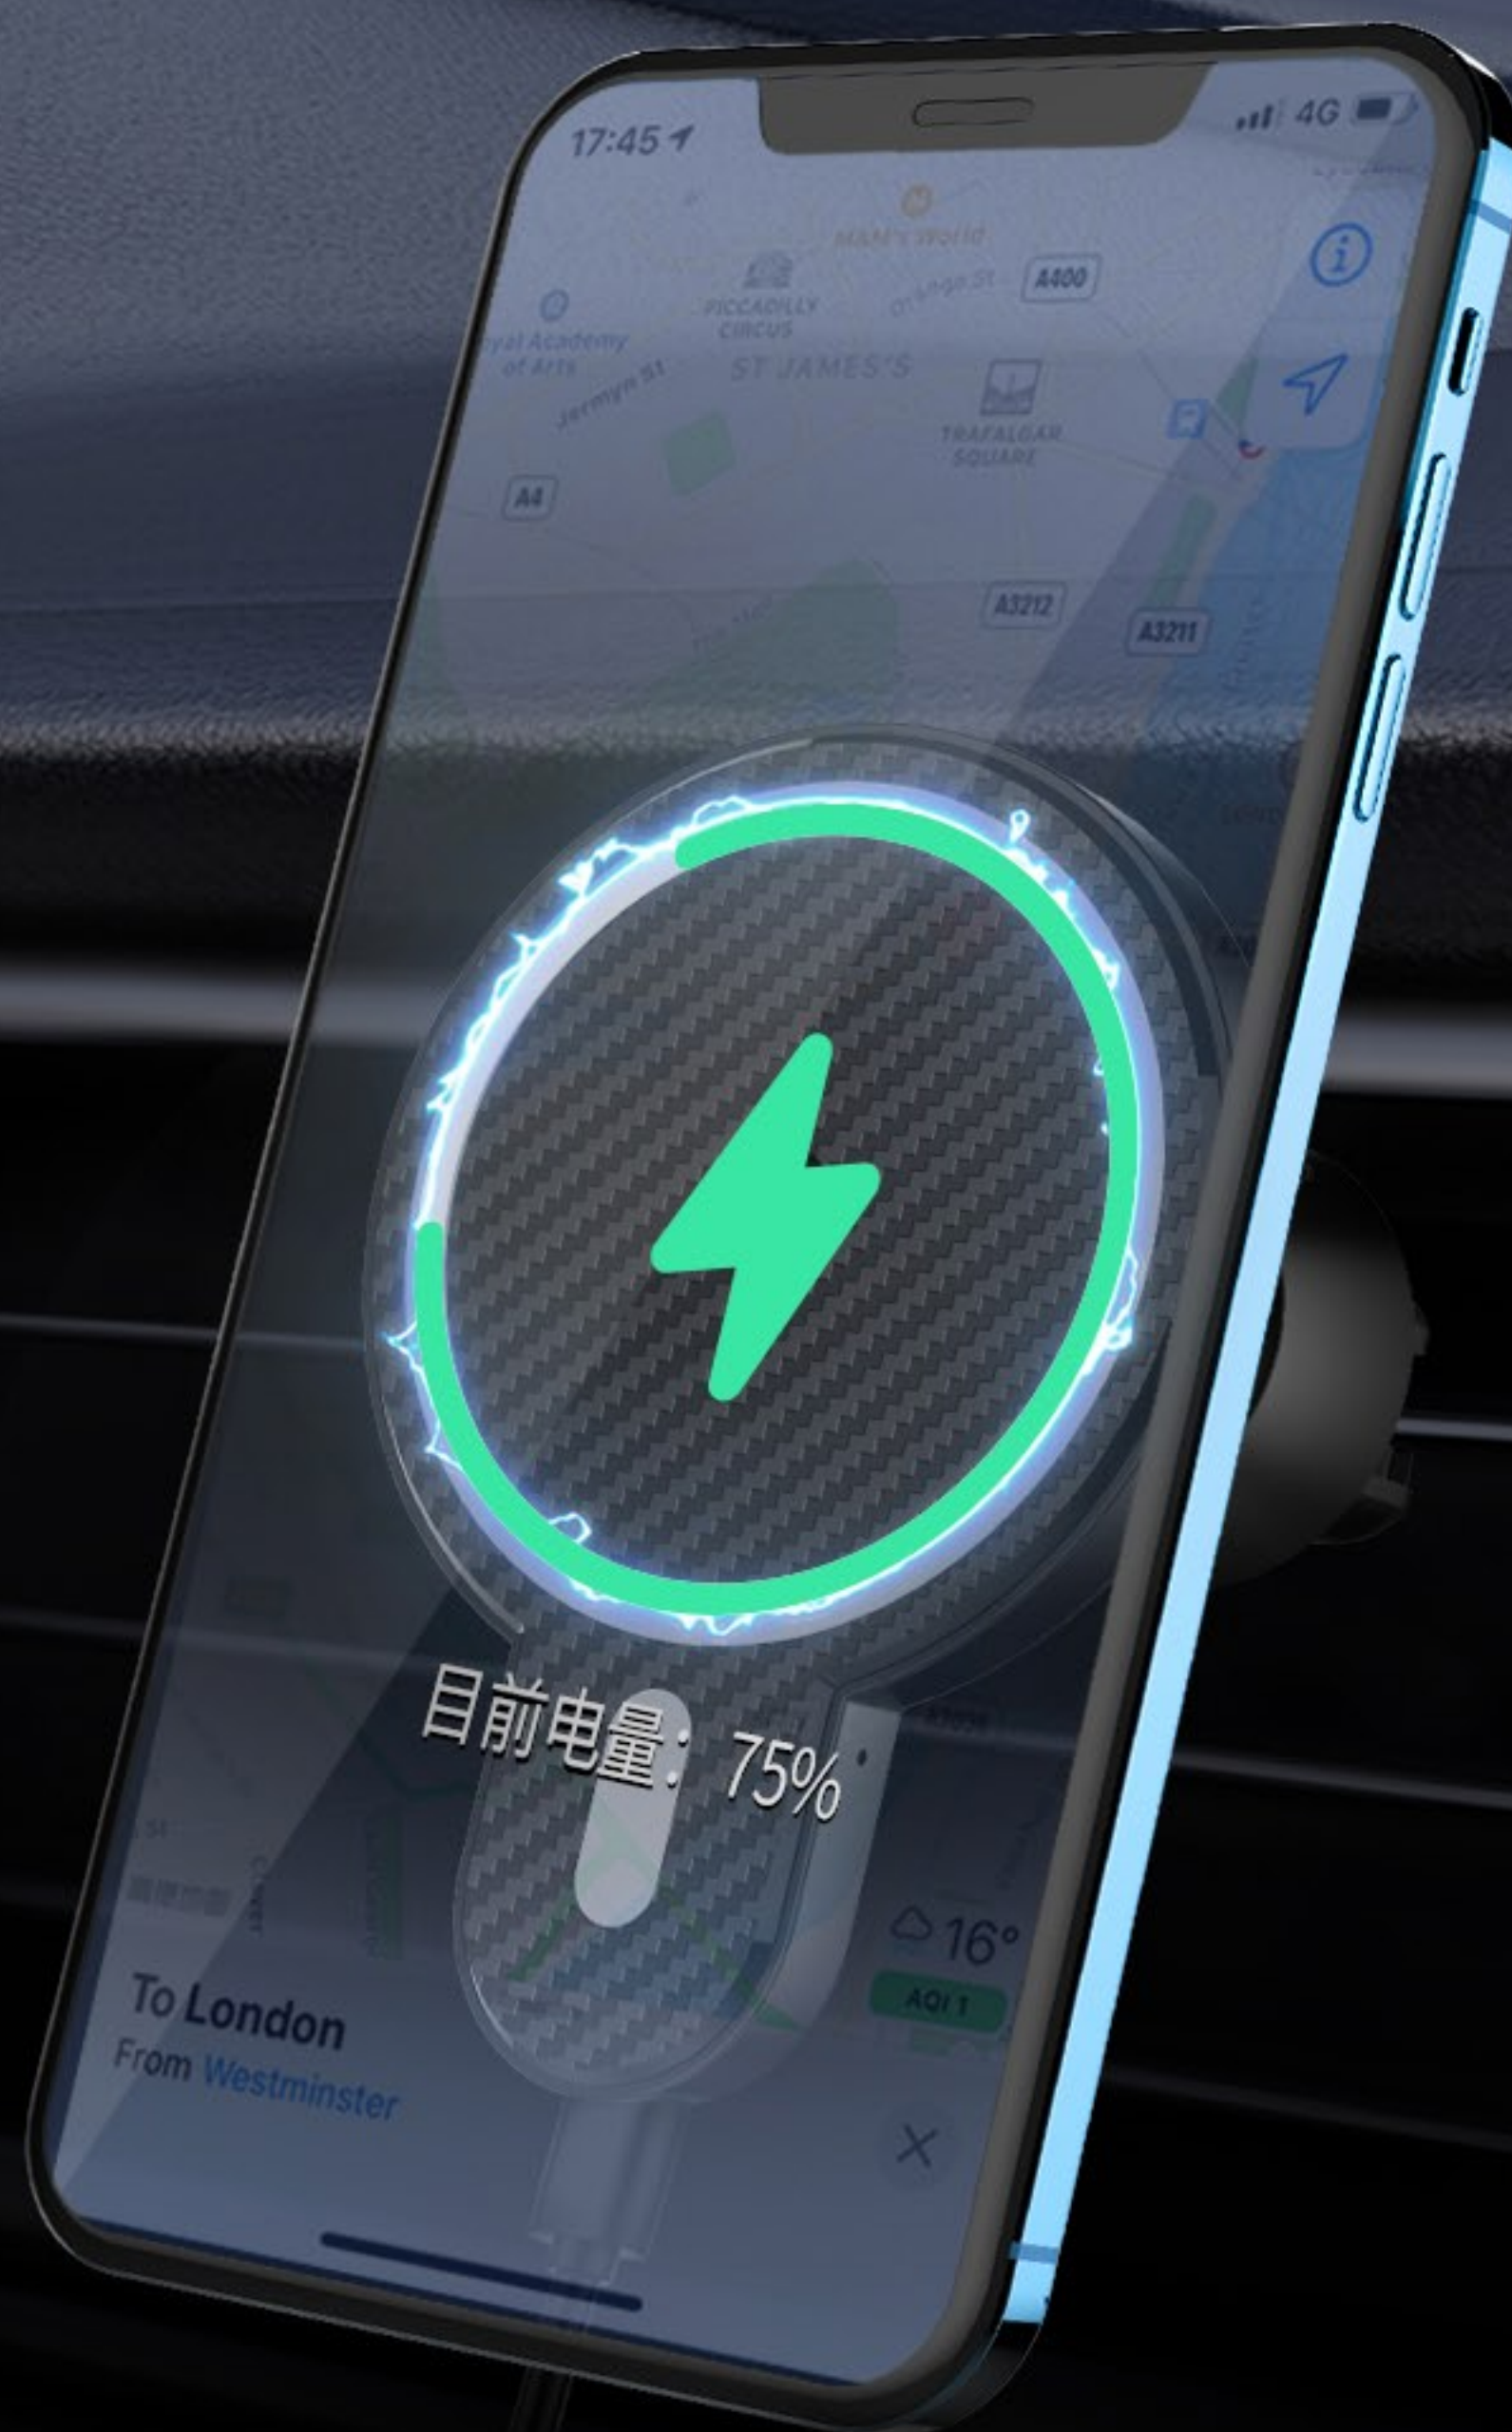

Wireless
Charging

MAGNETIC

Strong magnetism

WIRELESS CHARGING

Driving navigation&charging 2 in 1

ANTI- INTERFERENCE

Customized magnetic sheet
Support 15W fast charging

BUILT-IN SMART CHIP

Intelligently match
charging current

STRONG MAGNETISM

Hold the phone tightly

360° ROTARY BALL

Free adjustment

MINI SIZE

Portable and space-saving

OXIDATION VACUUM PLATING

Anti-corrosion&anti-scratch

ONE-HAND OPERATION

safe&convenient

SETTLED IN AIR OUTLET

Simple installation,
Clamp and grip automatically

USB-C INPUT

Fast and stable input

Input: 5V/2A 9V/2A(Max)