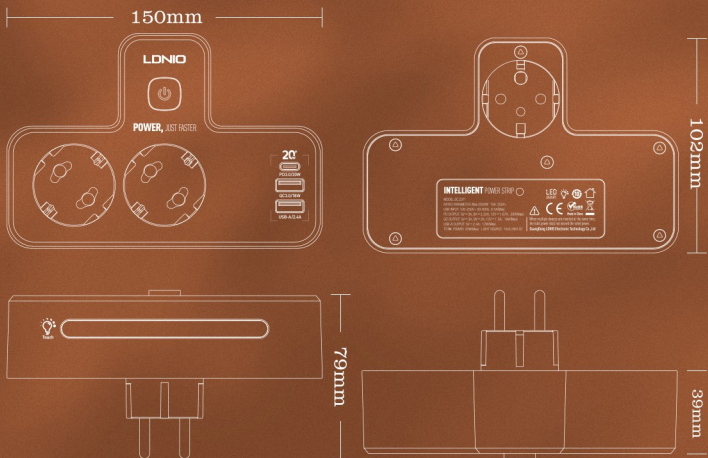

Light Source:15x0.2W/LED

Caution:When multiple plugs are inserted at the same time, the total power shall not exceed the maximum permitted power.