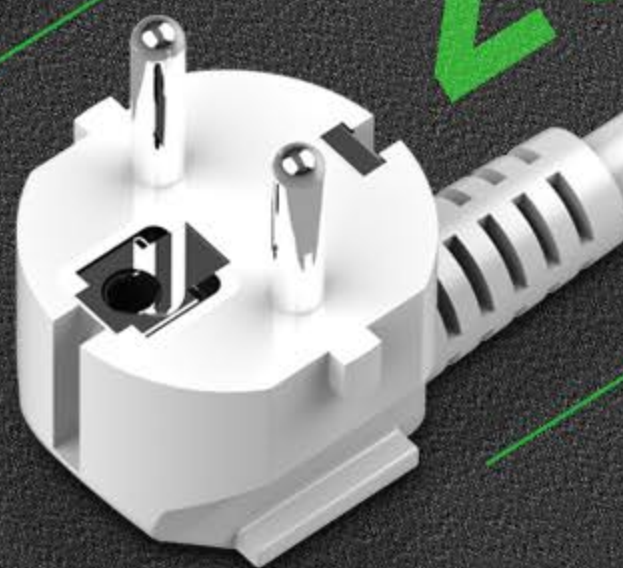

2500W Power socket

—
3 EU Outlets & 6 USB

SE3631

Defender
Series

Child
security Door

750°C
Anti-flaming

200cm
power cord

3 standard EU outlet

—.

Avoid kids
from shock-accident

High quality copper

—
High welding
technology

Fireproof PC material

Comply with national fireproof standard,
temperature resistance can reach up to 850°C

200cm power cord

—.

33% thickened cable,
Low resistance,
safer conductivity

200CM

Comply with national safety certification

TURBO POWER ENGINE

Intelligently identifies
your device to deliver the fastest
possible charge

A central square graphic with a dotted border and a glowing blue background, containing the text LDNIO.

LDNIO

MULTI-PROTECTION

Child safety
door

Thickened
power core

Sufficient
hole interval

Overload
protection

Product specifications

Input: AC100-250V 10A 50/60Hz