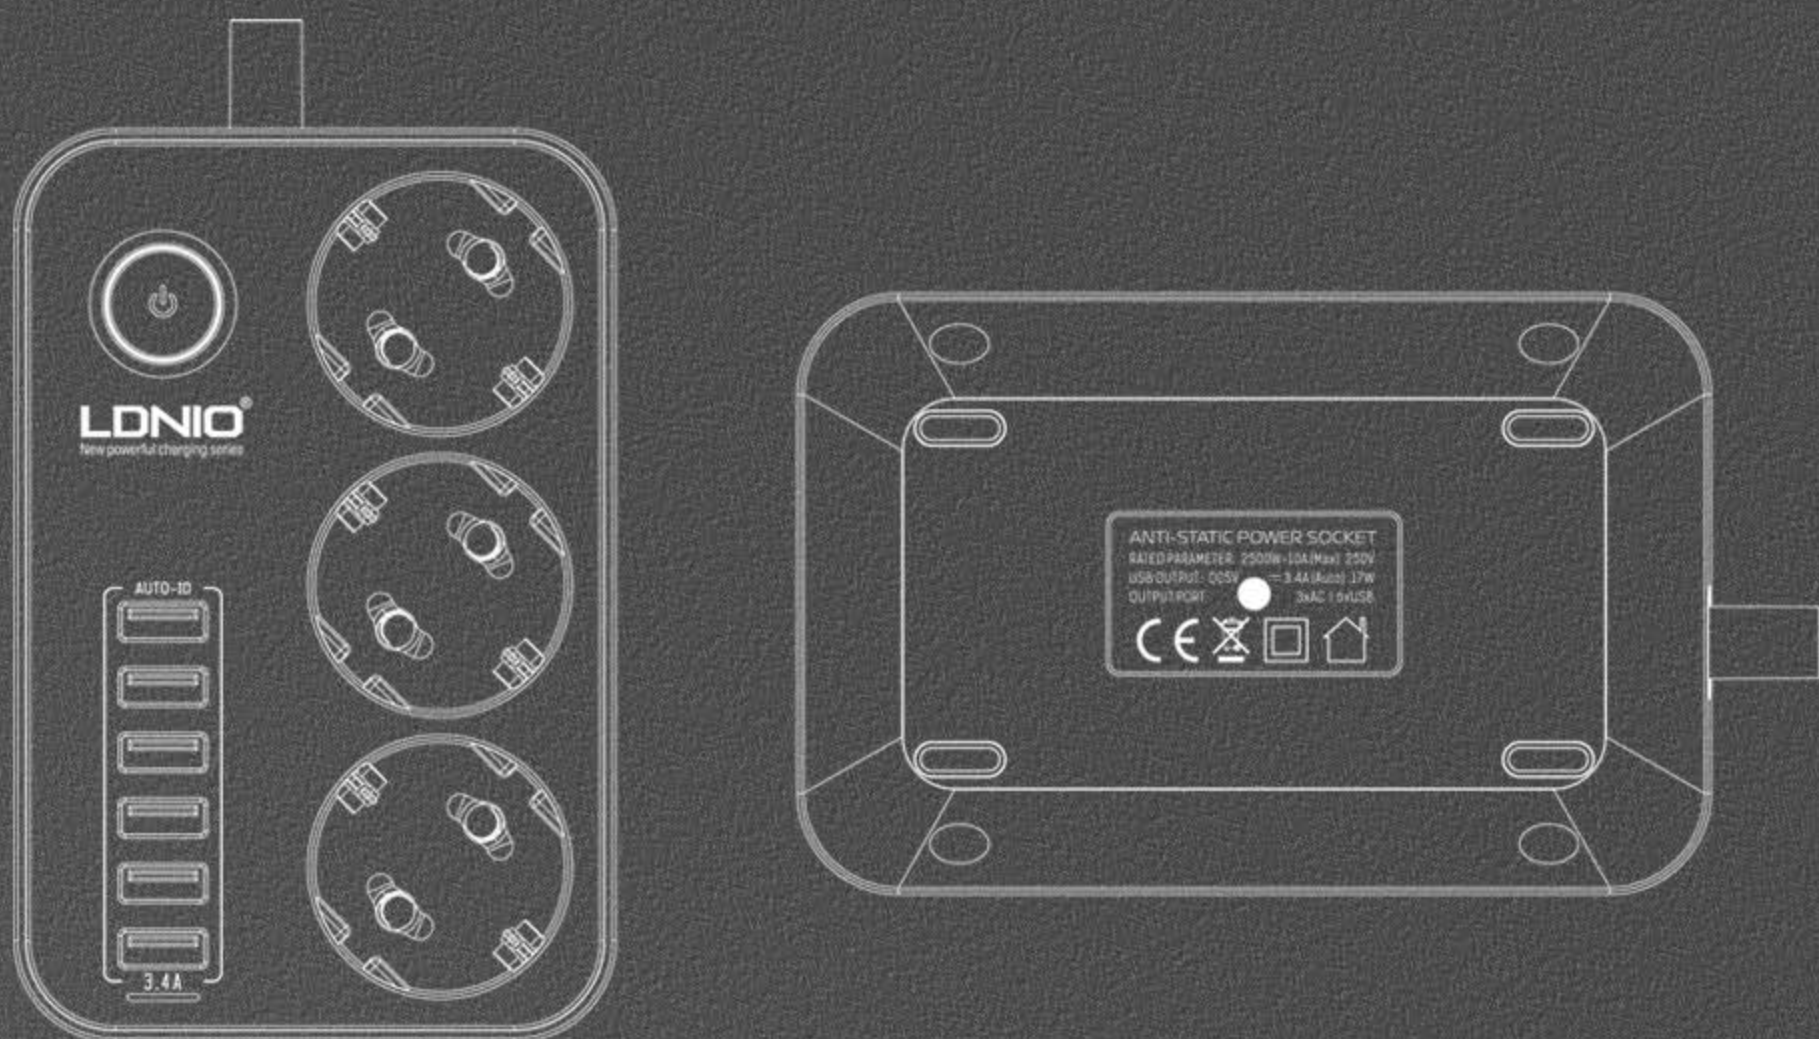

—.

Avoid kids
from shock-accident

High quality copper

—
High welding
technology

Fireproof PC material

Comply with national fireproof standard,
temperature resistance can reach up to 850°C

200cm power cord

—.

LDNIO

MULTI-PROTECTION

Child safety
door

Thickened
power core

Sufficient
hole interval

Overload
protection

Product specifications

Input: AC100-250V 10A 50/60Hz

Rated Parameter: 2500W-10A(Max) 250V~

USB-A Output: 5V/3.4A (Auto-ID)

Total Power: 17W Max

Caution: When multiple plugs are inserted at the same time, the total power shall not exceed the maximum permitted power.