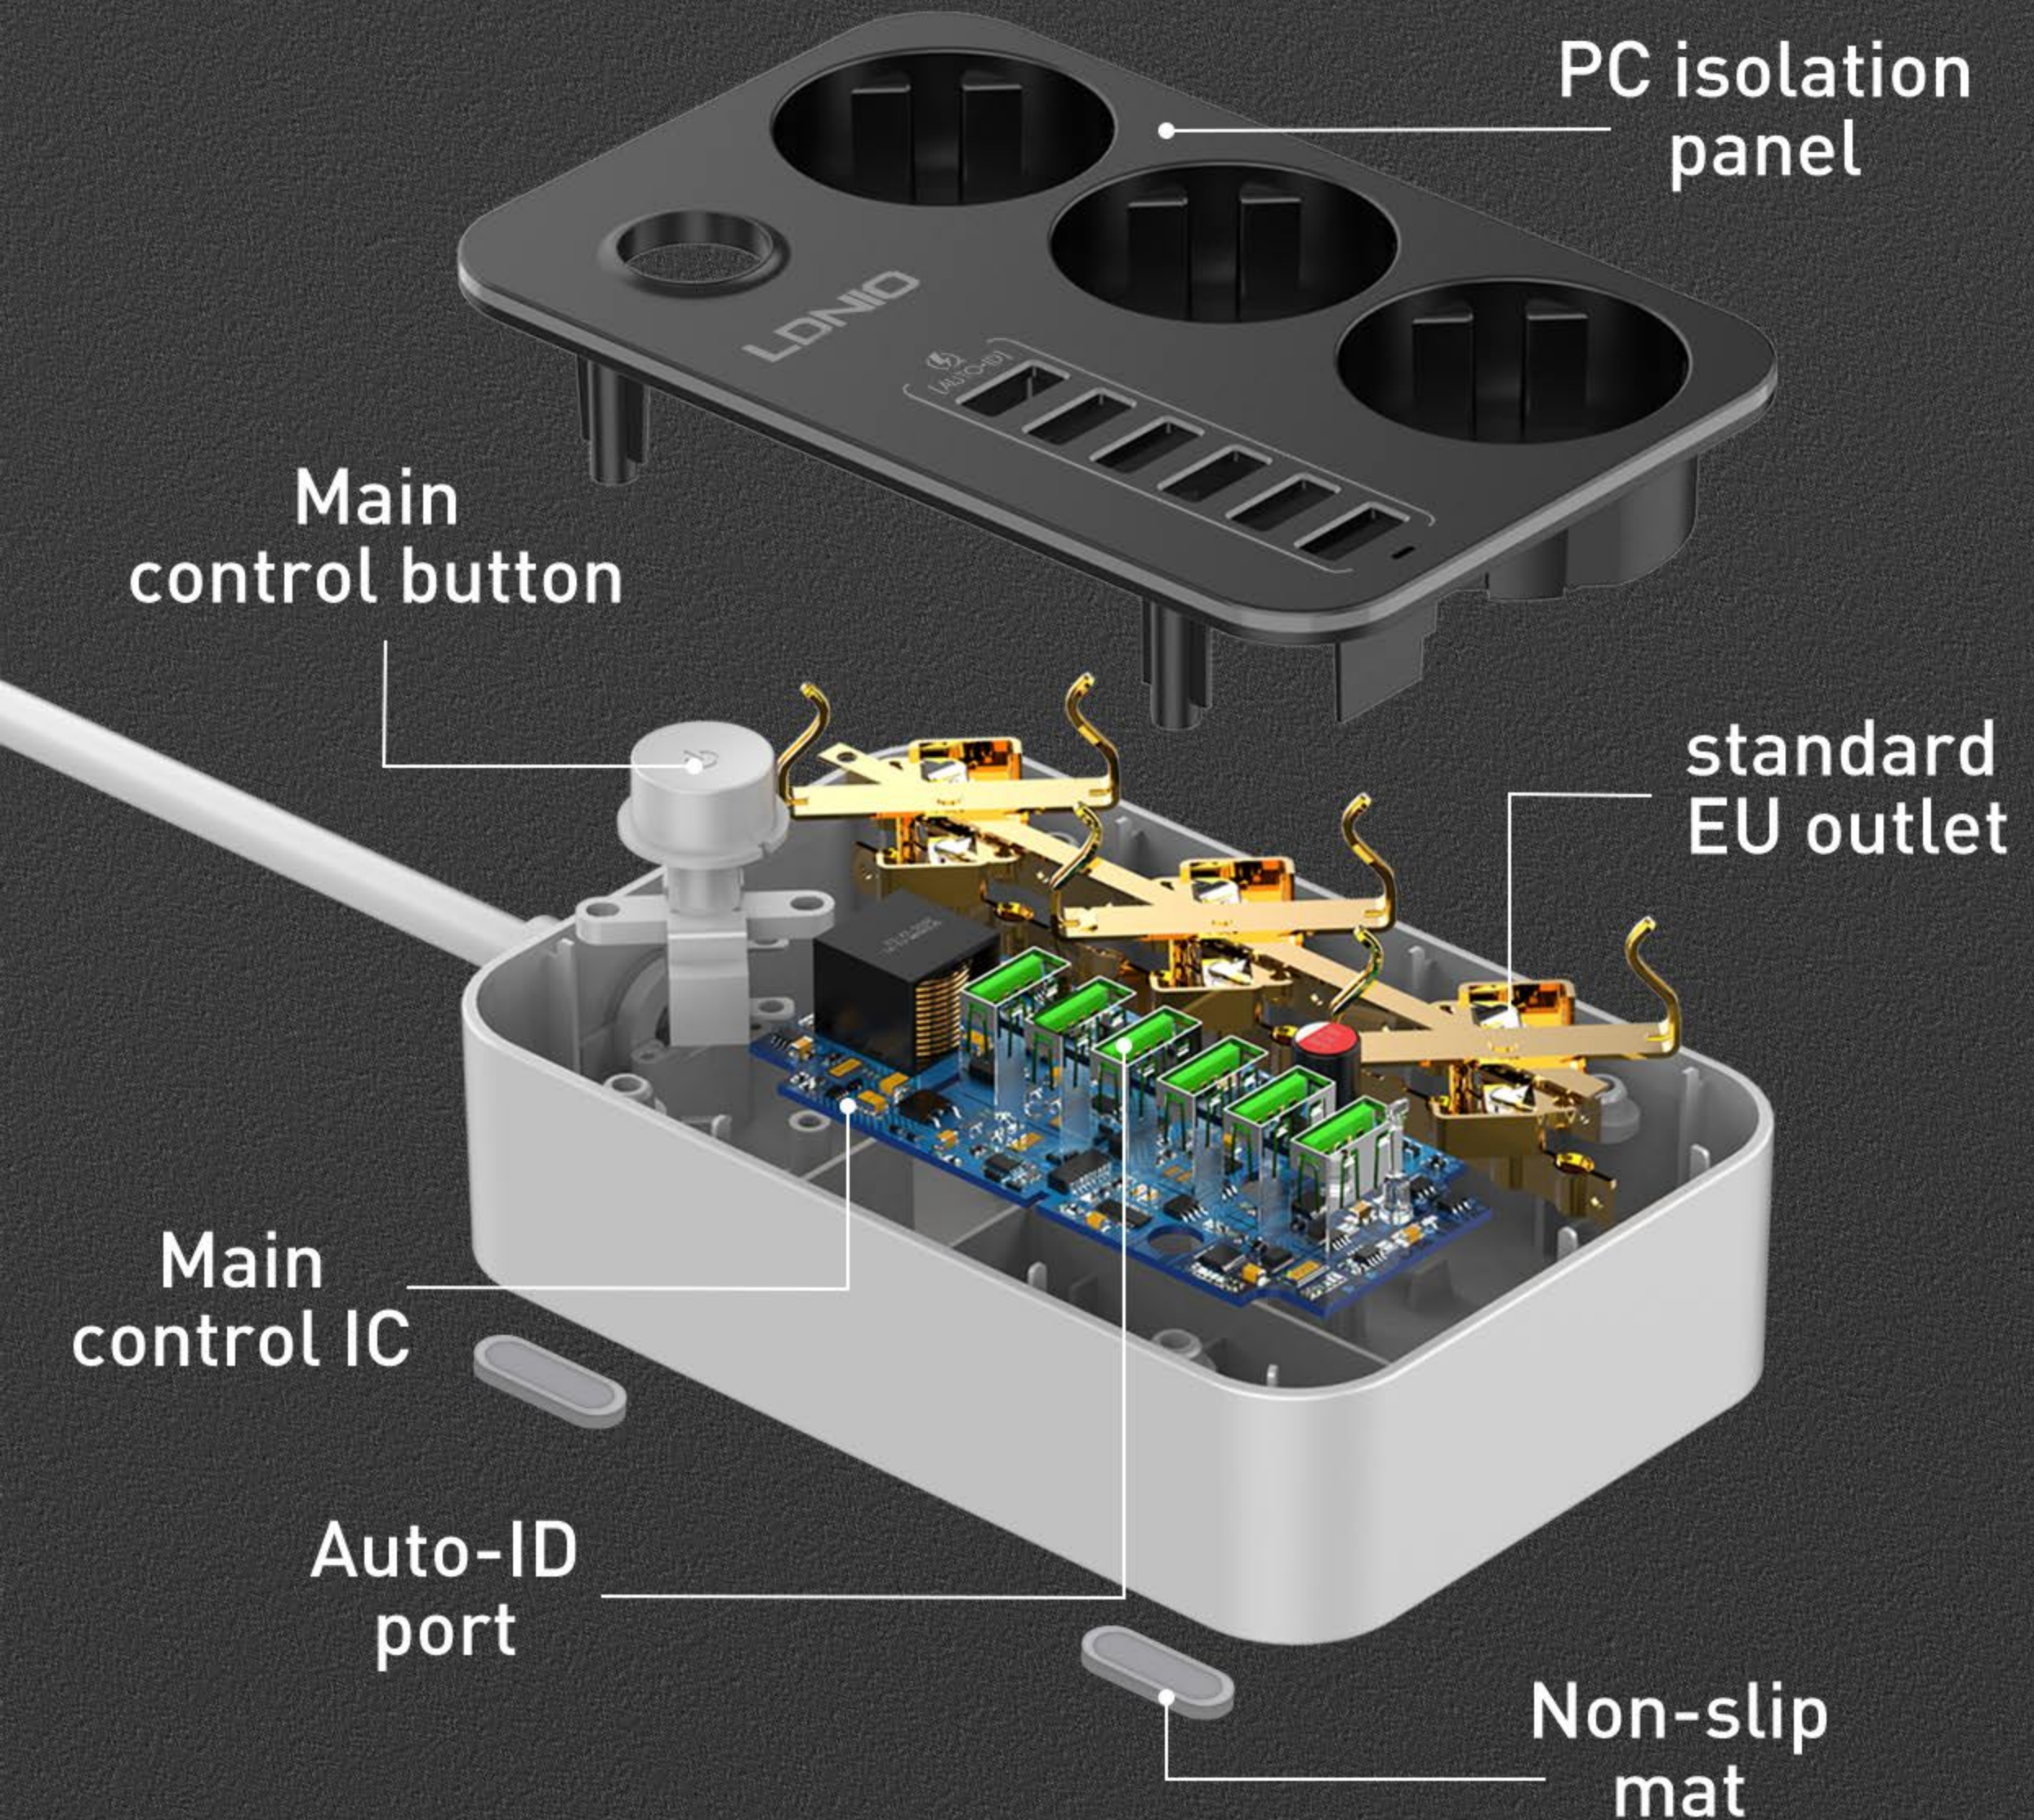

2500W Power socket

—
3 EU Outlets & 6 USB

SE3631

Defender
Series

Child
security Door

750°C
Anti-flaming

200cm
power cord

3 standard EU outlet

—.

Avoid kids
from shock-accident

High quality copper

—
High welding
technology

Fireproof PC material

Comply with national fireproof standard,
temperature resistance can reach up to 850°C

200cm power cord

—.

33% thickened cable,
Low resistance,
safer conductivity

200CM

Comply with national safety certification

TURBO POWER ENGINE

Intelligently identifies
your device to deliver the fastest
possible charge

A central square graphic with a dotted border and a glowing blue background, containing the text LDNIO.

LDNIO

MULTI-PROTECTION

Child safety
door

Thickened
power core

Sufficient
hole interval

Overload
protection

Product specifications

Input: AC100-250V 10A 50/60Hz