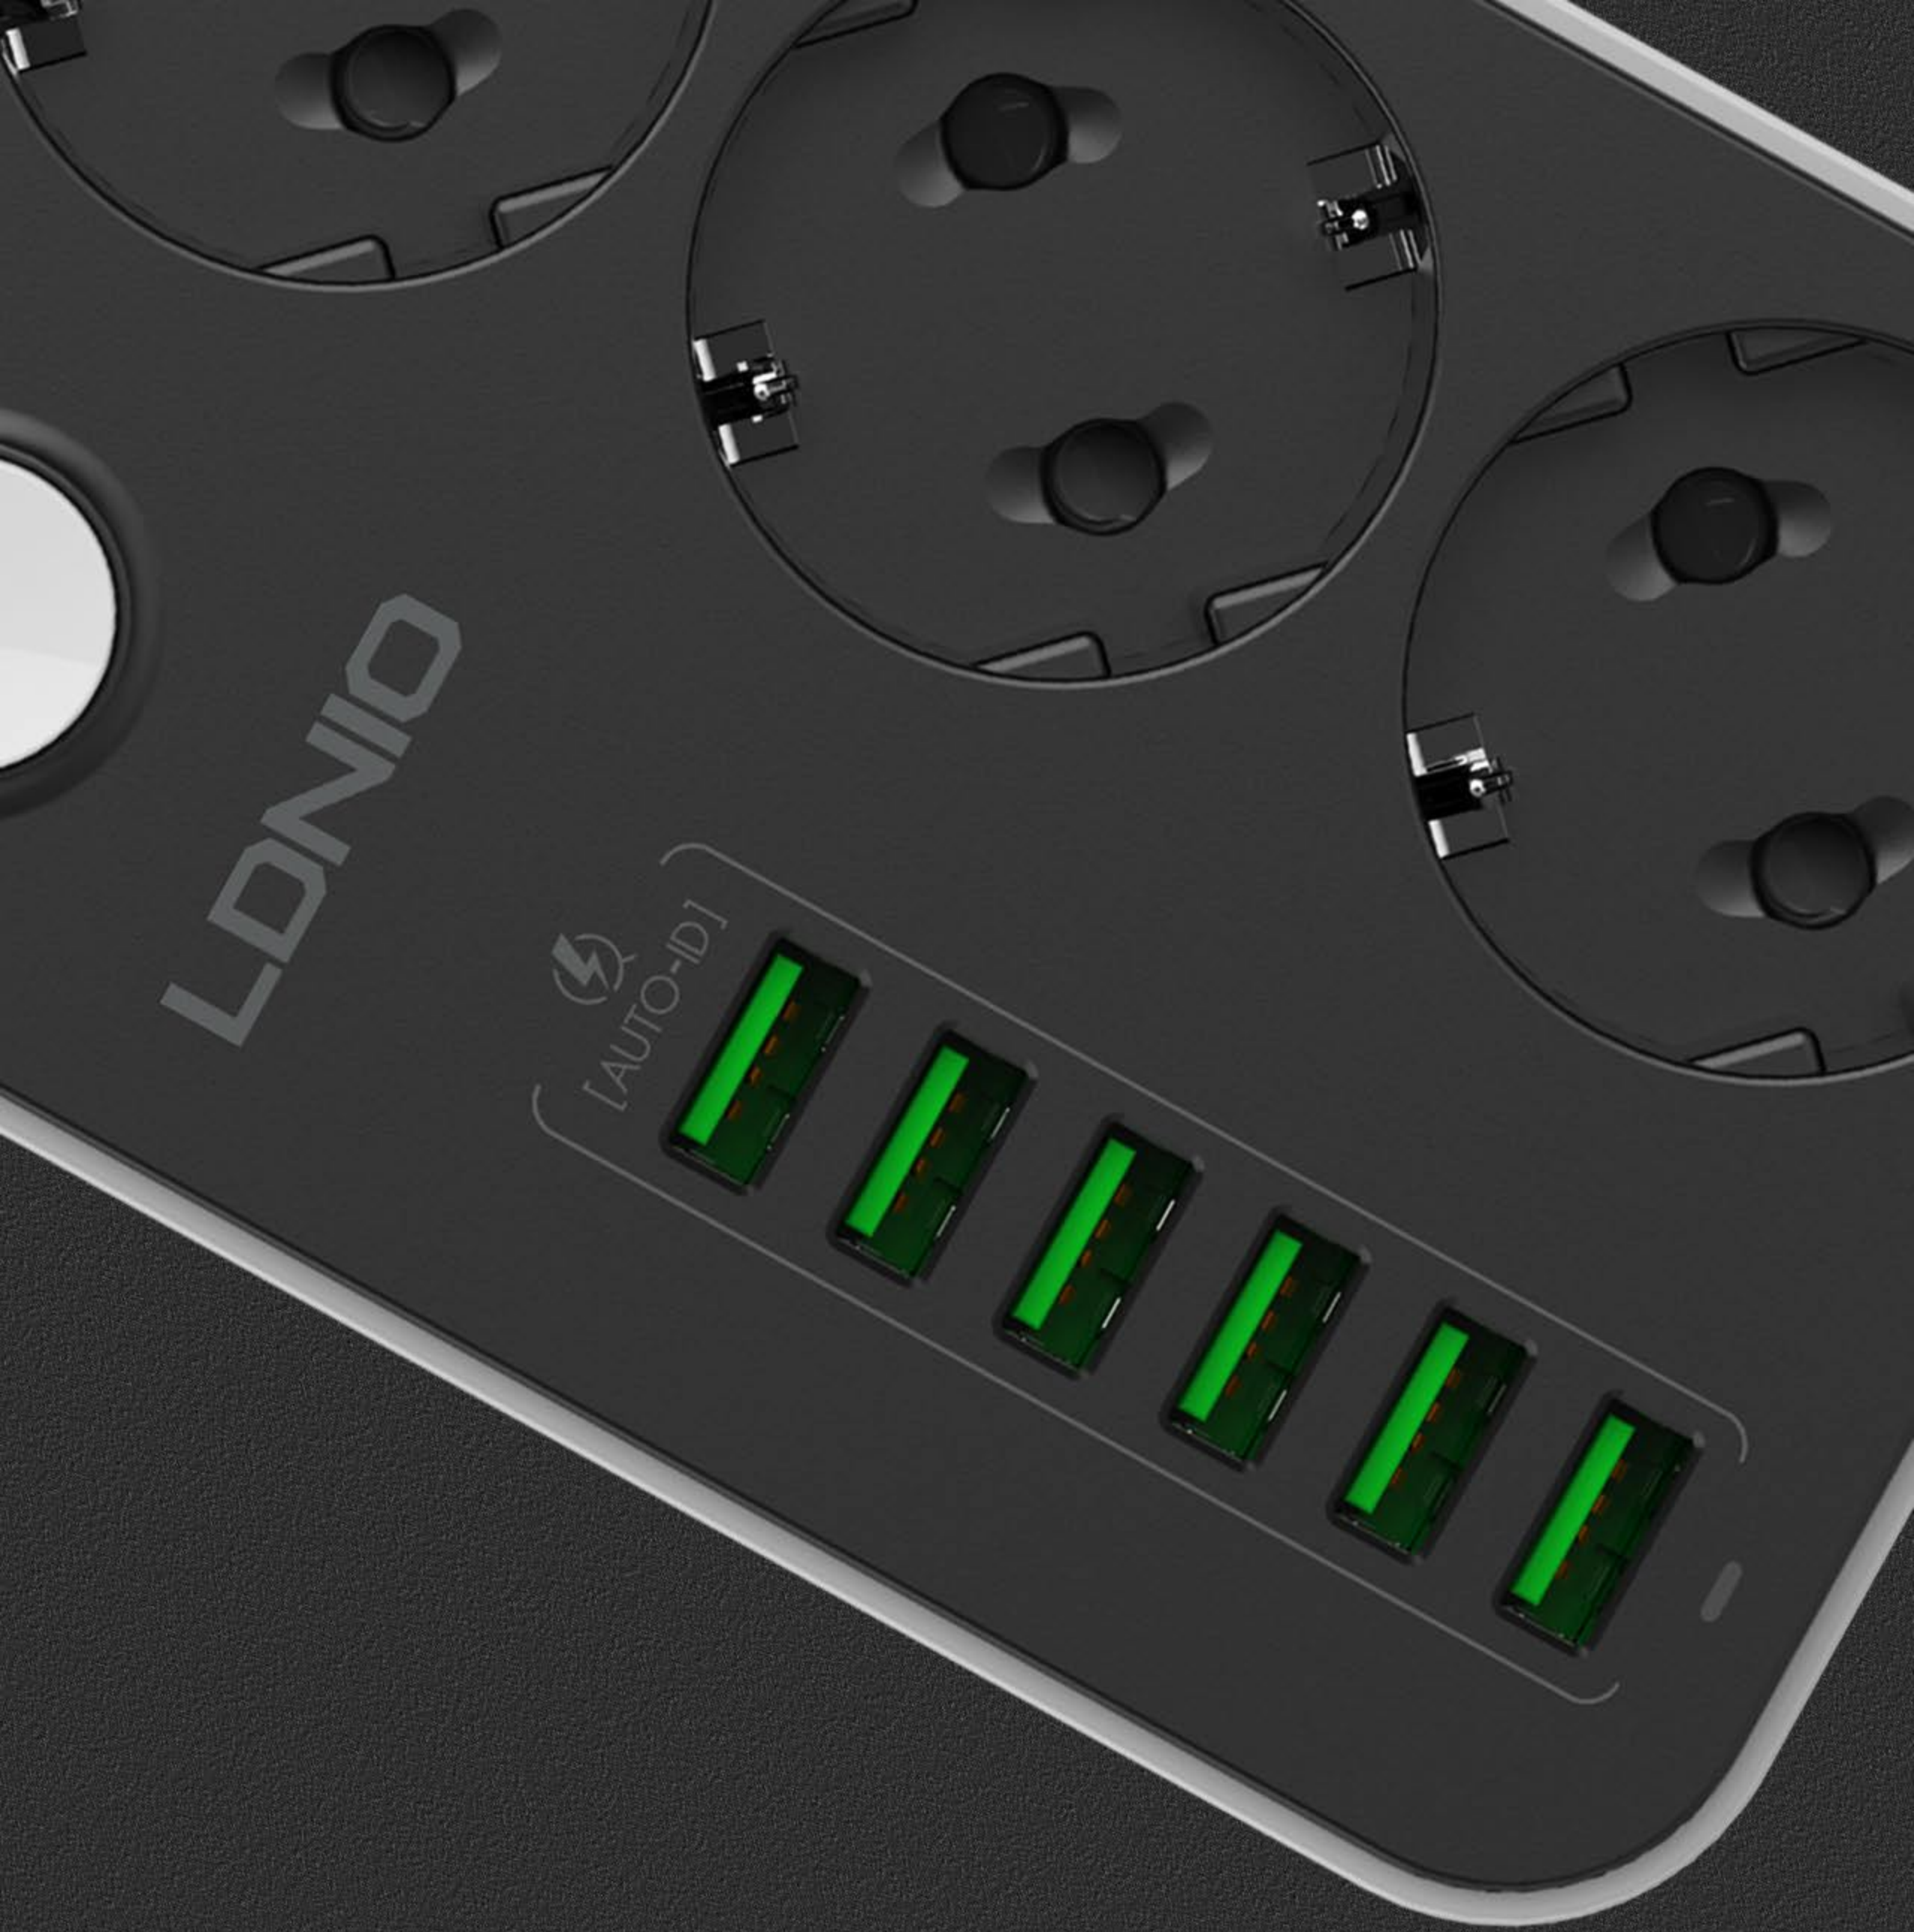

2500W Power socket

—
3 EU Outlets & 6 USB

SE3631

Defender
Series

Child
security Door

750°C
Anti-flaming

200cm
power cord

3 standard EU outlet

—.

Meet European safety standard

6 USB ports

For mobile devices charging

Perfect Home/ Office Charging Station

—.

It can be used by multiple
devices at the same time

Child safety door

—.

Avoid kids
from shock-accident

High quality copper

—
High welding
technology

Fireproof PC material

Comply with national fireproof standard,
temperature resistance can reach up to 850°C

200cm power cord

—.

33% thickened cable,
Low resistance,
safer conductivity

200CM

Comply with national safety certification

TURBO POWER ENGINE

Intelligently identifies
your device to deliver the fastest
possible charge

A central square graphic with a dotted border and a glowing blue background, containing the text LDNIO.