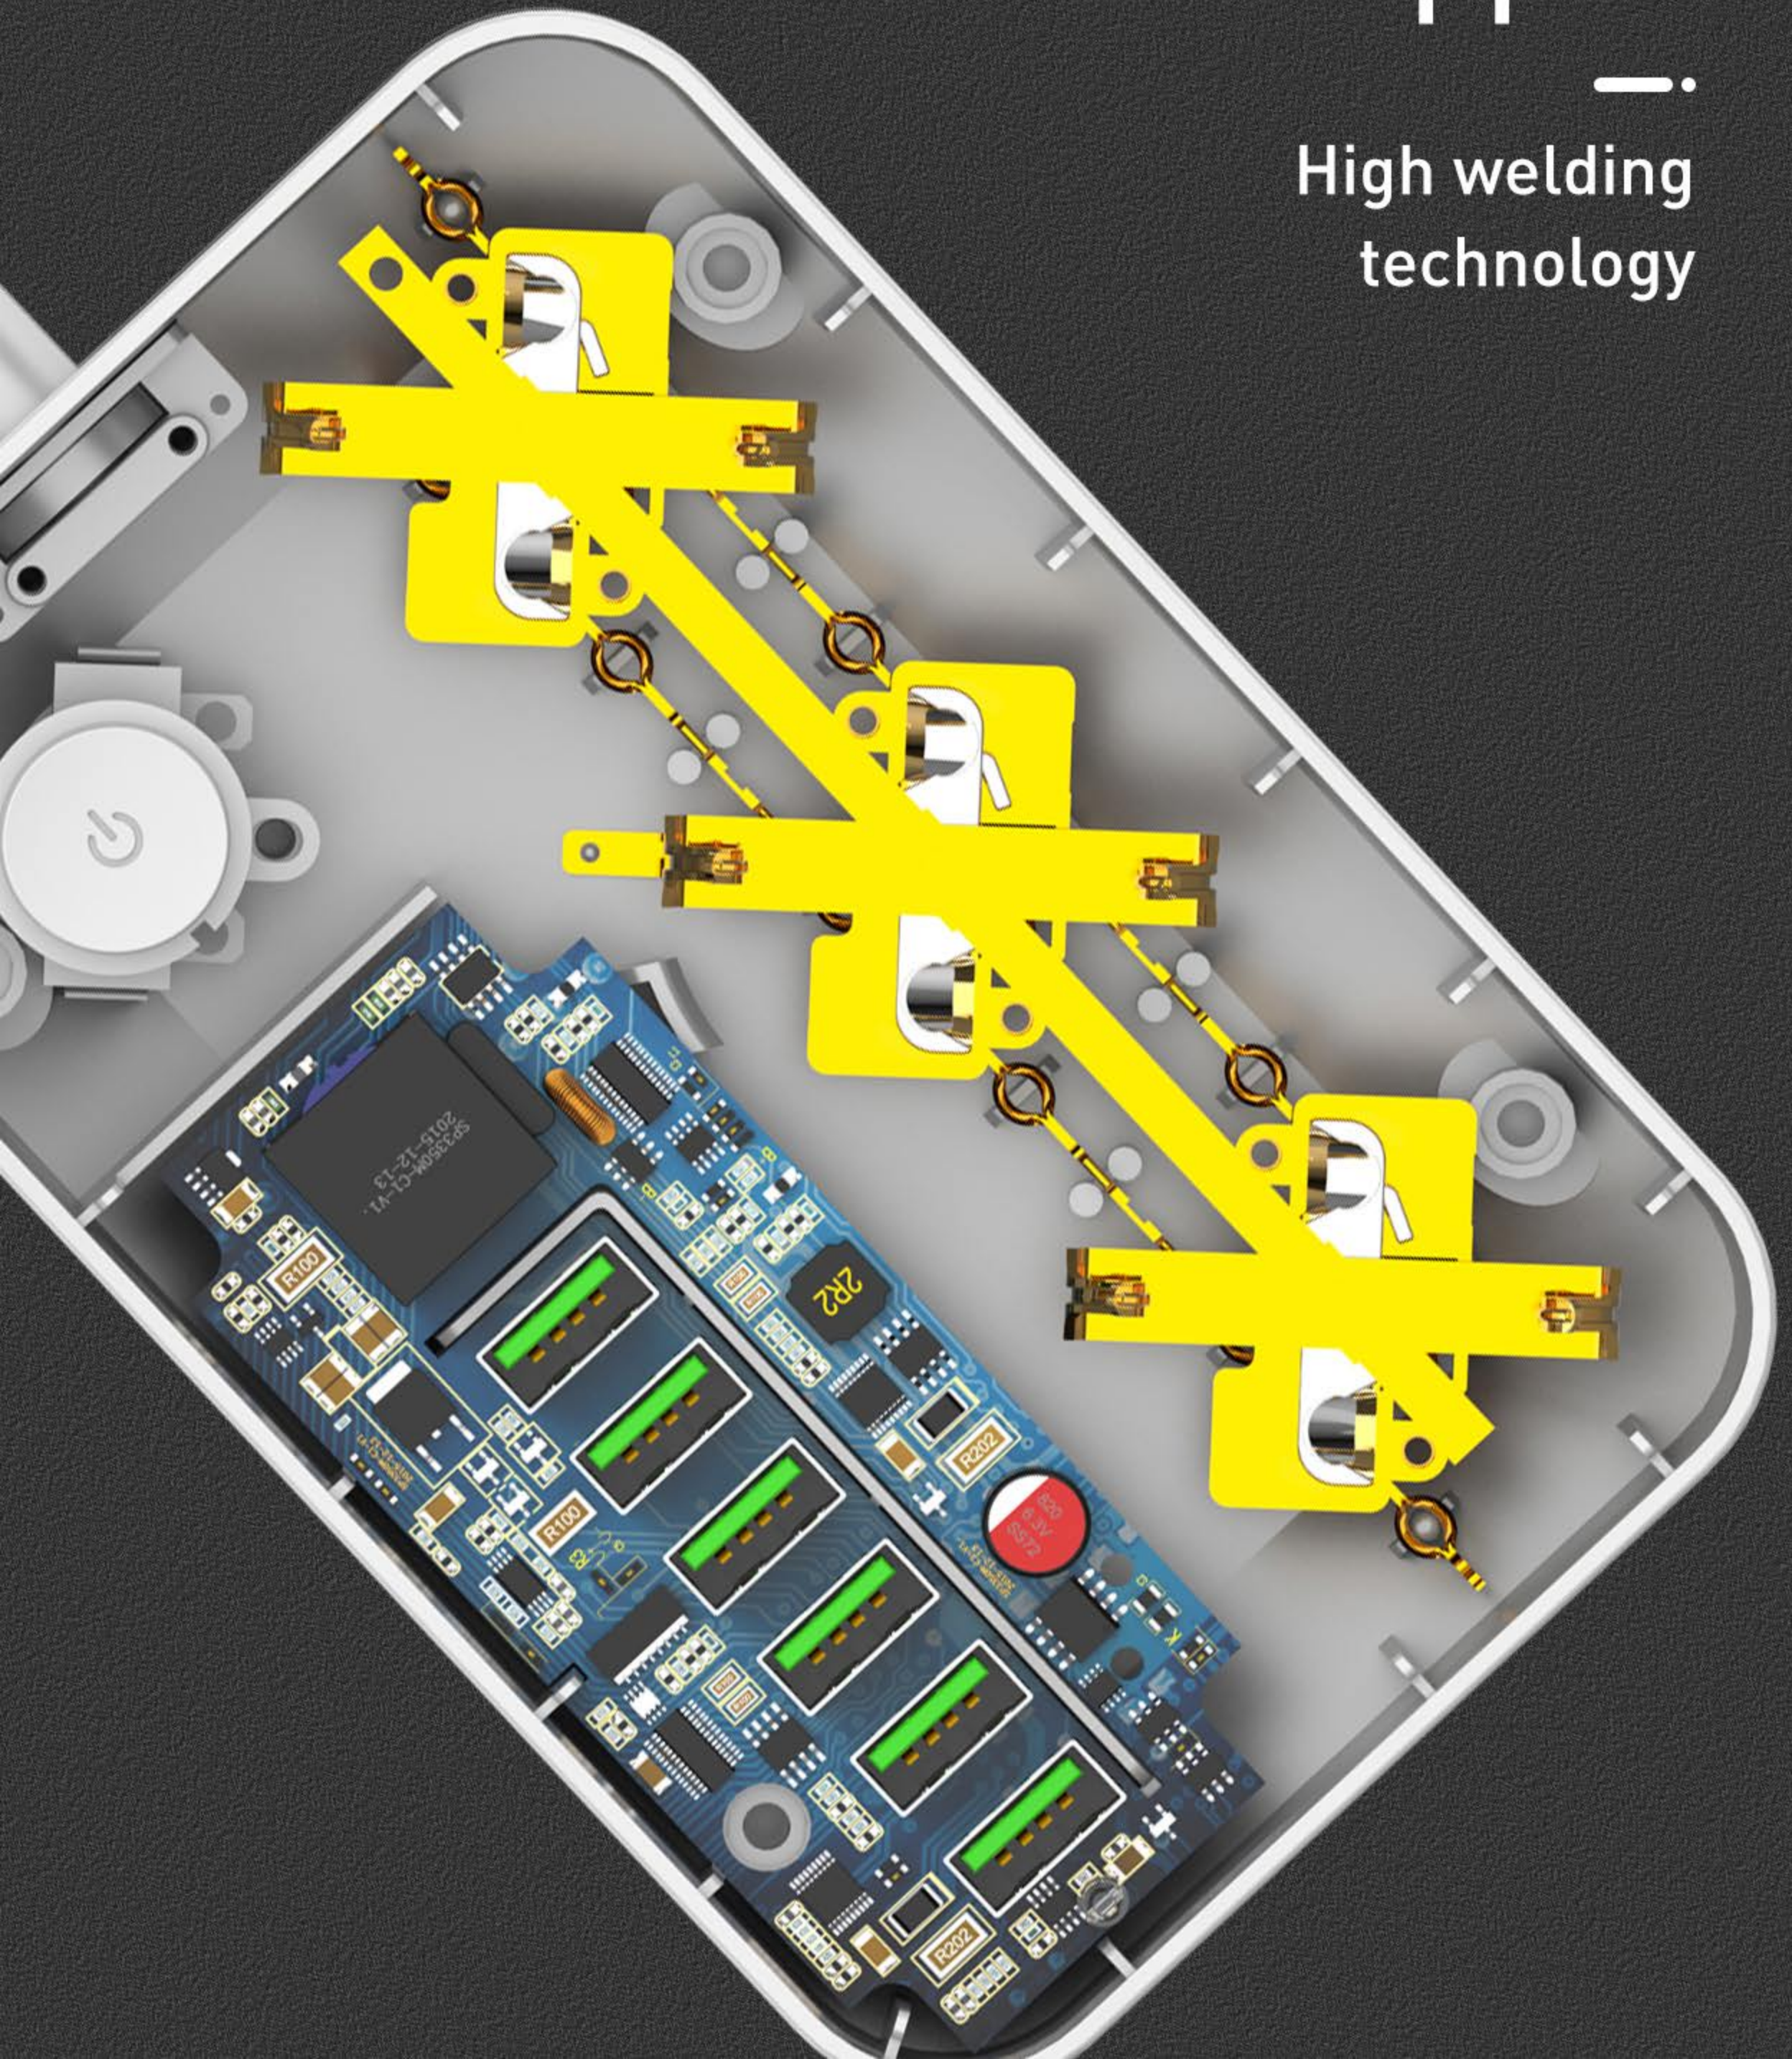

2500W Power socket

—
3 EU Outlets & 6 USB

SE3631

Defender
Series

Child
security Door

750°C
Anti-flaming

200cm
power cord

3 standard EU outlet

—.

Meet European safety standard

6 USB ports

For mobile devices charging

Perfect Home/ Office Charging Station

—.

It can be used by multiple
devices at the same time

Child safety door

—.

Avoid kids
from shock-accident

High quality copper

—
High welding
technology

Fireproof PC material

Comply with national fireproof standard,
temperature resistance can reach up to 850°C

200cm power cord

—.

33% thickened cable,
Low resistance,
safer conductivity

200CM

Comply with national safety certification

TURBO POWER ENGINE

Intelligently identifies
your device to deliver the fastest
possible charge

A central square graphic with a dotted border and a glowing blue background, containing the text LDNIO.