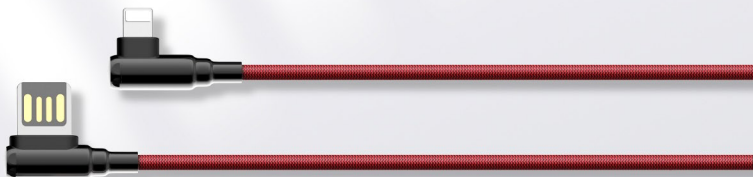

LIGHTNING

MICRO

TYPE-C

CHARGING & GAME

PARAMETER

Model: LS421

Specification: Micro/Lightning/Type-c

Output: 2.4A

Length: 1000mm

Color: Red/Gray

Model: LS422

Specification: Micro/Lightning/Type-c

Output: 2.4A

Length: 2000MM

Color: Red/Gray

COLOR DISPLAY