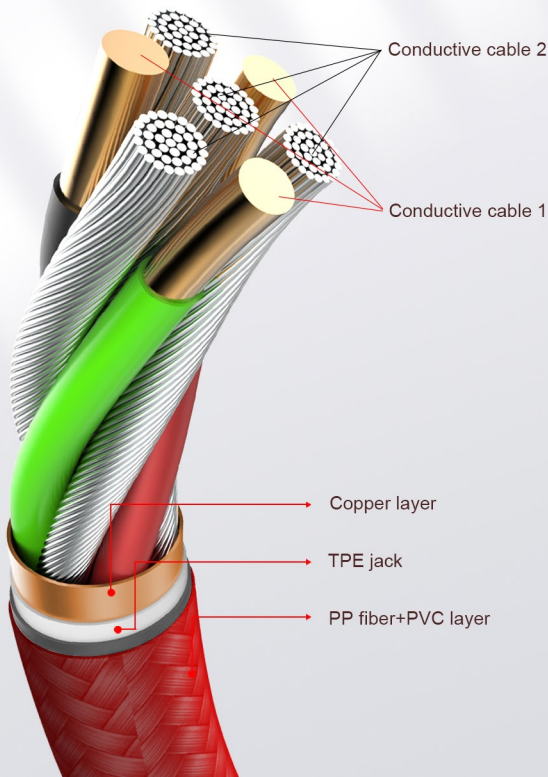

STABLE DATA TRANSMISSION

CHARGE AND TRANSMIT
SIMULTANEOUSLY

A thick, curved, red and black woven fabric strip is the central focus of the image. It curves from the top left towards the bottom right, forming a large, stylized 'S' or 'J' shape. The fabric has a complex, repeating geometric pattern of small, interlocking shapes. The background is a solid, vibrant red. The lighting is soft, highlighting the texture of the fabric.

FAST CHARGING
WITHOUT POP WINDOW

LDNIO

Not pop-up compatible
with IOS

Inconsistent with IOS
unstable pop ups

LDNIO SELECTED MATERIAL PLAN

LDNIO SELECTED THE BEST MATERIAL FOR OUR PRODUCTS

MULTIPLE PIN-TYPE

LIGHTNING / MICRO / TYPE-C
FOR CHOICE

LIGHTNING

MICRO

TYPE-C

CHARGING & GAME

PARAMETER

Model: LS421

Specification: Micro/Lightning/Type-c

Output: 2.4A

Length: 1000mm

Color: Red/Gray

Model: LS422

Specification: Micro/Lightning/Type-c

Output: 2.4A

Length: 2000MM

Color: Red/Gray

COLOR DISPLAY